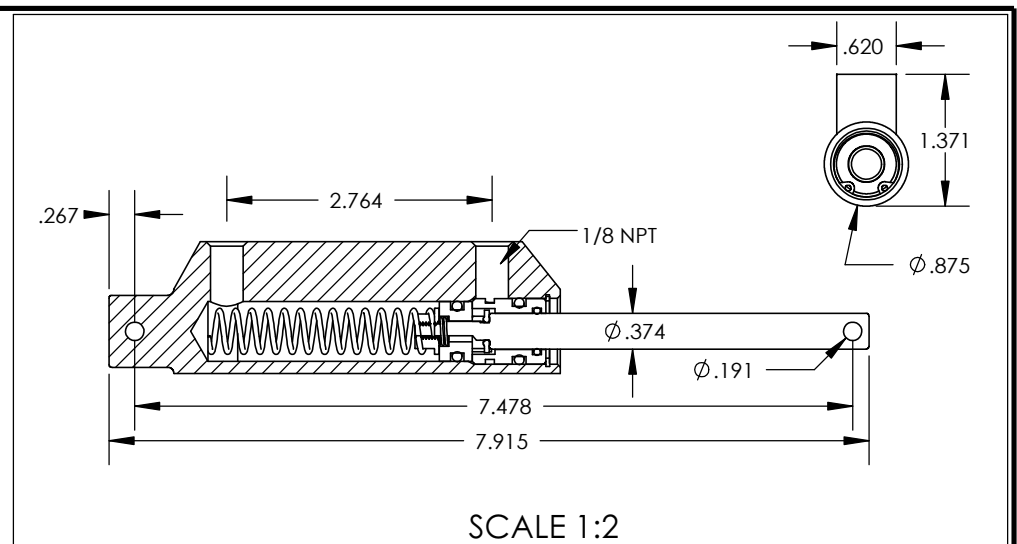

ITEM #	Part Number	Description	MC4(F_R) WHOLE VIEW/QTY.
1	MC4HF(R)	HOUSING, RIGHT	1
2	MSCC0480-055-3000M	SPRING, 3 INCH	1
3	MC-16	SPRING GUIDE	1
4	MCP.625(B)	PISTON	1
5	MSCC0300-026-0440M	SPRING, VALVE	1
6	MSC2-111	O-RING, BUNA -N	1
7	MSC600-0101-10	SEAL, STAT-O	1
8	MC4-2	END GLAND	1
9	MSC2-112	O-RING, BUNA -N	1
10	MSC2-012	O-RING BUNA N	1
11	MSC3000-X68	SNAP RING	1
12	MC4F-1	Shaft	1

MATCO mfg

2361 S. 1560 West
Woods Cross, Utah 84087 USA

NOMENCLATURE
MASTER/MC-4F(R)

MATERIAL
VARIES

PART NUMBER
MC-4F(R)

DRAWING NO.
MASTER/MC-4F(R)

SCALE
1:1

REVISION
NC

Est Wt. (lb)
0.21

TOLERANCES
(EXCEPT AS NOTED)

DO NOT SCALE DRAWING
LINEAR .XX = + .03
.XXX = + .01
ANGULAR + 1/2
CONCENTRIC + .01

DRAWN BY
Sally Christensen

FINISH
VARIES

DATE
9/21/2021

CHECKED BY

SHEET 1 OF 1
SHEET SIZE A