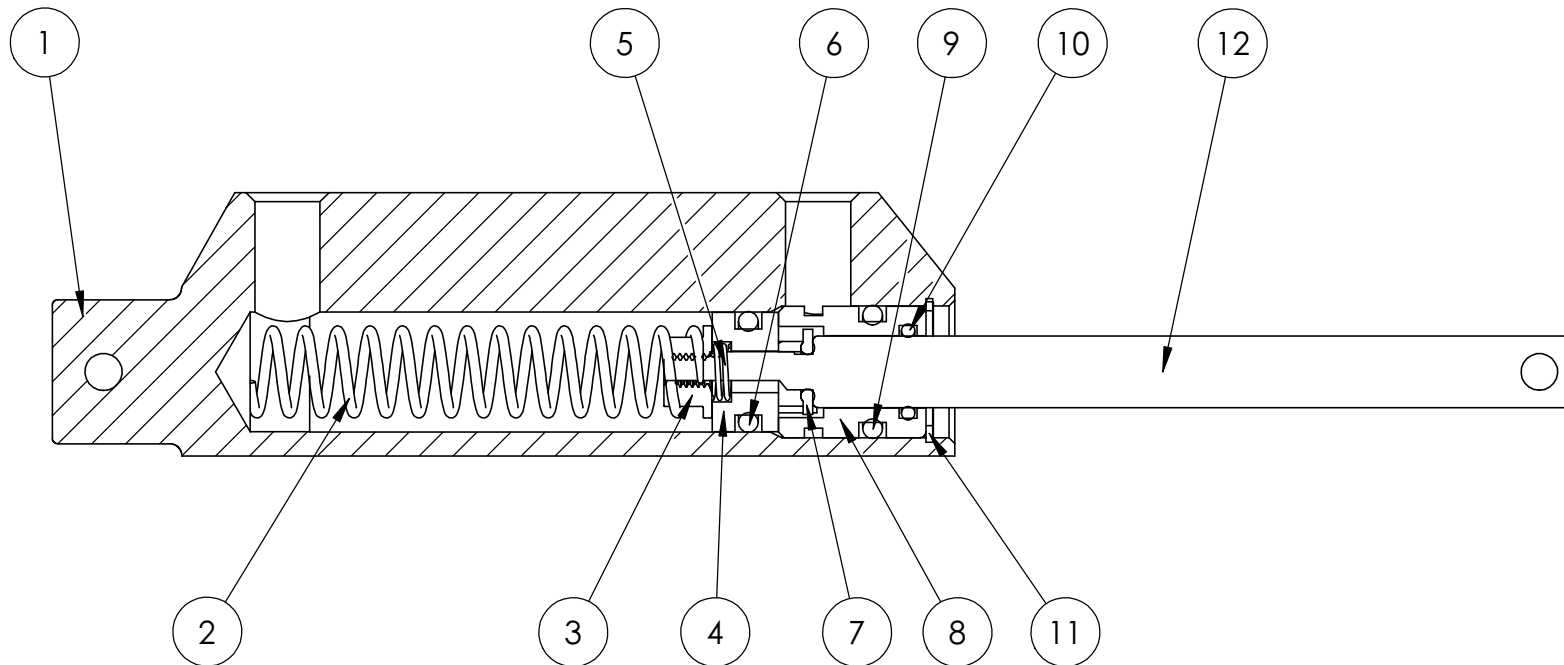

ITEM #	Part Number	Description	MC4(F_R) WHOLE VIEW/QTY.
1	MC4HF(R)	HOUSING, RIGHT	1
2	MSCC0480-055-3000M	SPRING, 3 INCH	1
3	MC-16	SPRING GUIDE	1
4	MCP.625(B)	PISTON	1
5	MSCC0300-026-0440M	SPRING, VALVE	1
6	MSC2-111	O-RING, BUNA -N	1
7	MSC600-0101-10	SEAL, STAT-O	1
8	MC4-2	END GLAND	1
9	MSC2-112	O-RING, BUNA -N	1
10	MSC2-012	O-RING BUNA N	1
11	MSC3000-X68	SNAP RING	1
12	MC4F-1	Shaft	1

MATCO mfg

2361 S. 1560 West
Woods Cross, Utah 84087 USA

NOMENCLATURE
MASTER/MC-4F(R)

MATERIAL
VARIES

PART NUMBER
MC-4F(R)

DRAWING NO.
MASTER/MC-4F(R)

SCALE
1:1

REVISION
NC

Est Wt. (lb)
0.21

TOLERANCES
(EXCEPT AS NOTED)

DO NOT SCALE DRAWING
LINEAR .XX = + .03
.XXX = + .01
ANGULAR + 1/2
CONCENTRIC + .01

DRAWN BY
Sally Christensen

FINISH
VARIES

DATE
9/21/2021

CHECKED BY

SHEET 1 OF 1
SHEET SIZE A