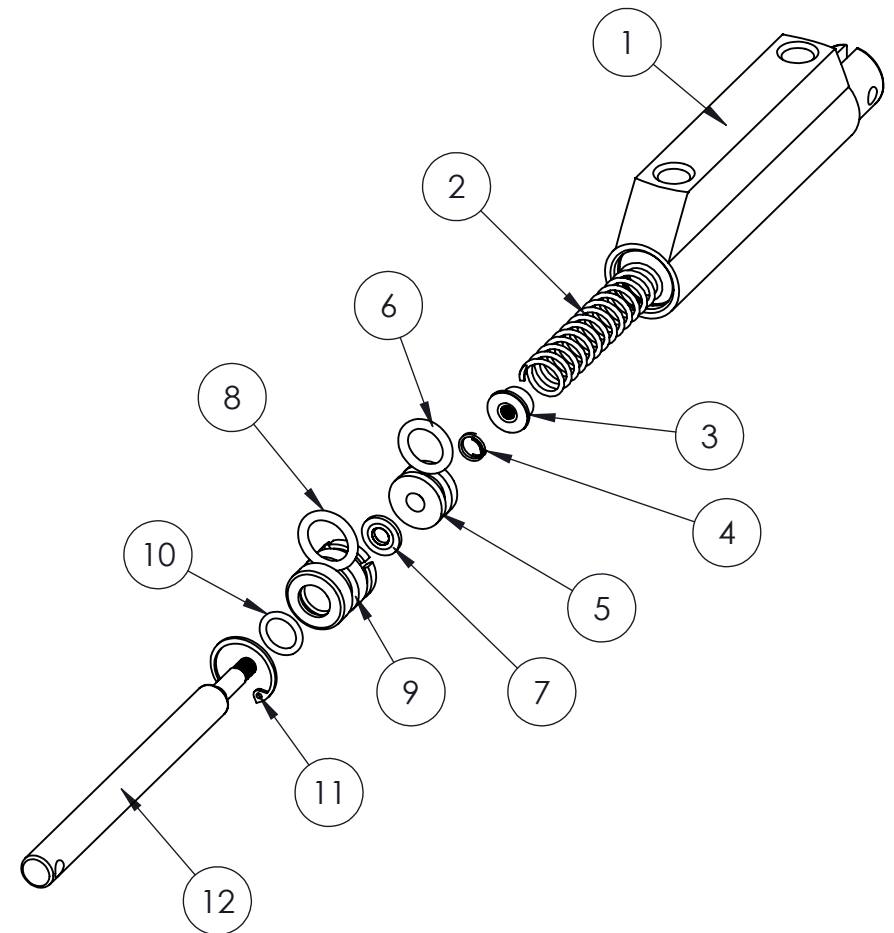

ITEM #	Part Number	Description	MC4(F_S)/QTY.
1	MC4HF(S)	HOUSING, SLOTTED	1
2	MSCC0480-055-3000M	SPRING, 3 INCH	1
3	MC-16	SPRING GUIDE	1
4	MSCC0300-026-0440M	SPRING, VALVE	1
5	MCP.625(B)	PISTON	1
6	MSC2-111	O-RING, BUNA -N	1
7	MSC600-0101-10	SEAL, STAT-O	1
8	MSC2-112	O-RING, BUNA -N	1
9	MC4-2	END GLAND	1
10	MSC2-012	O-RING BUNA N	1
11	MSC3000-X68	SNAP RING	1
12	MC4F-1	Shaft	1

**MATCO mfg**

2361 S. 1560 West  
Woods Cross, Utah 84087 USA

NOMENCLATURE  
MASTER, MC4F(S)

MATERIAL  
VARIES

PART NUMBER  
MC-4F(S)

DRAWING NO.  
MASTER/MC-4F(S)

SCALE  
1:2

REVISION  
NC Est Wt. (lb)  
0.41

TOLERANCES  
(EXCEPT AS NOTED)  
DO NOT SCALE DRAWING  
LINEAR .XX = + .03  
.XXX = + .01  
ANGULAR + 1/2  
CONCENTRIC ± .01

DRAWN BY  
Sally Christensen

FINISH  
VARIES

DATE  
9/20/2021

CHECKED BY

SHEET 1 OF 1  
SHEET SIZE A