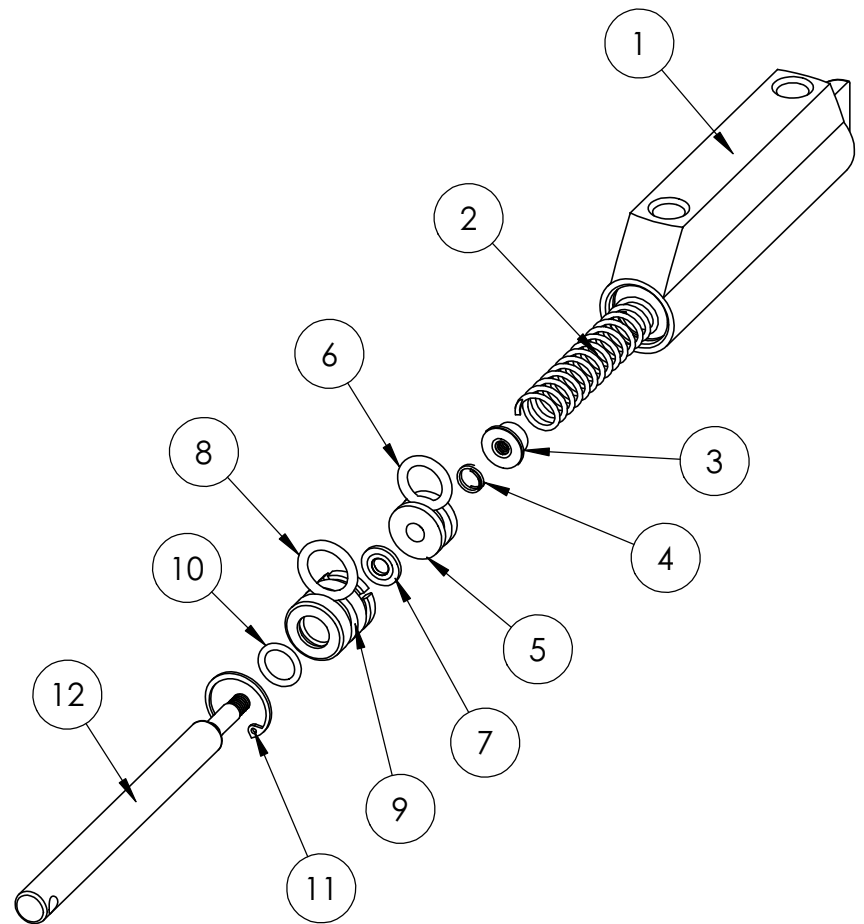

ITEM #	Part Number	Description	MC4(F_R)/QTY.
1	MC4HF(R)	HOUSING, RIGHT	1
2	MSCC0480-055-3000M	SPRING, 3 INCH	1
3	MC-16	SPRING GUIDE	1
4	MSCC0300-026-0440M	SPRING, VALVE	1
5	MCP.625(B)	PISTON	1
6	MSC2-111	O-RING, BUNA -N	1
7	MSC600-0101-10	SEAL, STAT-O	1
8	MSC2-112	O-RING, BUNA -N	1
9	MC4-2	END GLAND	1
10	MSC2-012	O-RING BUNA N	1
11	MSC3000-X68	SNAP RING	1
12	MC4F-1	Shaft	1

**MATCO mfg**

2361 S. 1560 West  
Woods Cross, Utah 84087 USA

NOMENCLATURE  
MASTER, MC-4(R)

MATERIAL  
VARIES

PART NUMBER  
MC-4F(R)

DRAWING NO.  
MASTER/3D-MC-4F(R)

SCALE  
1:2

REVISION  
NC

Est Wt. (lb)  
0.41

TOLERANCES  
(EXCEPT AS NOTED)

DO NOT SCALE DRAWING  
LINEAR .XX = + .03  
.XXX = + .01  
ANGULAR + 1/2  
CONCENTRIC + .01

DRAWN BY  
Sally Christensen

FINISH  
VARIES

DATE  
9/20/2021

CHECKED BY

SHEET 1 OF 1  
SHEET SIZE A