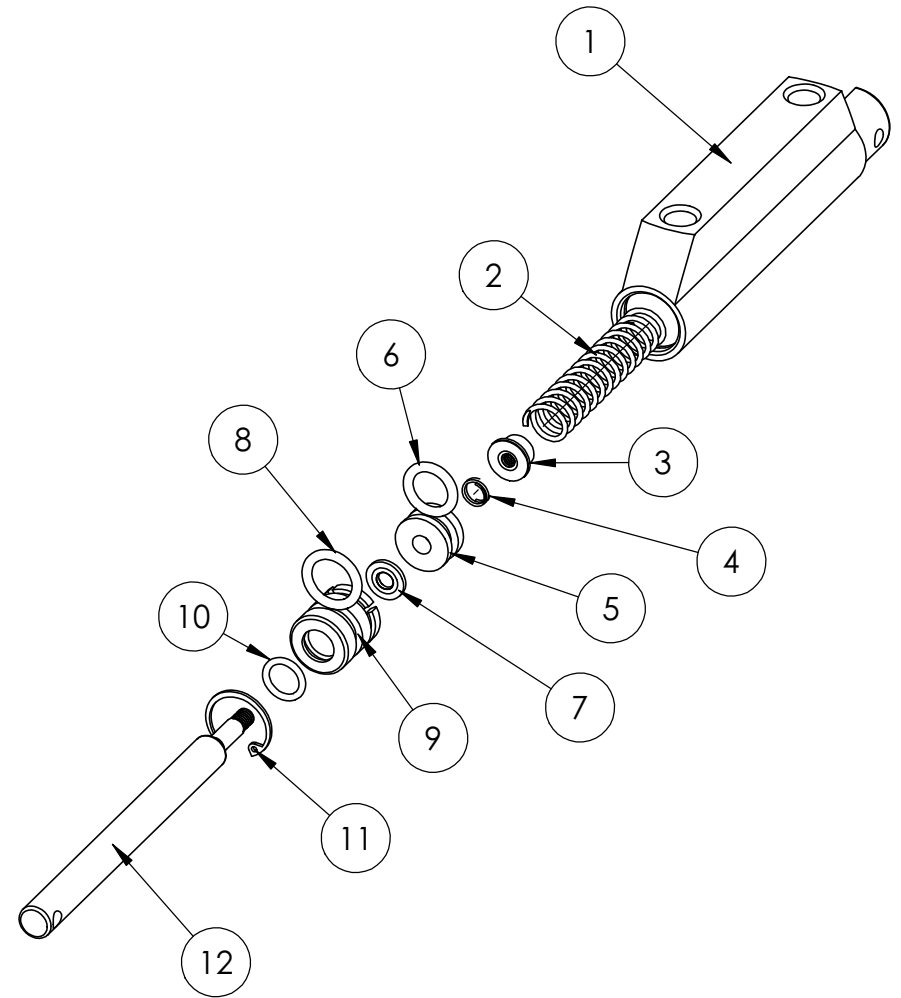

ITEM #	Part Number	Description	MC4(F_L)/QTY.
1	MC4HF(L)	HOUSING, LEFT	1
2	MSCC0480-055-3000M	SPRING, 3 INCH	1
3	MC-16	SPRING GUIDE	1
4	MSCC0300-026-0440M	SPRING, VALVE	1
5	MCP.625(B)	PISTON	1
6	MSC2-111	O-RING, BUNA -N	1
7	MSC600-0101-10	SEAL, STAT-O	1
8	MSC2-112	O-RING, BUNA -N	1
9	MC4-2	END GLAND	1
10	MSC2-012	O-RING BUNA N	1
11	MSC3000-X68	SNAP RING	1
12	MC4F-1	Shaft	1

MATCO mfg

2361 S. 1560 West
Woods Cross, Utah 84087 USA

NOMENCLATURE
MASTER, MC-4F(L)

MATERIAL
VARIES

PART NUMBER
MC-4F(L)

DRAWING NO.
MASTER/3D-MC-4F(L)

SCALE
1:2

REVISION
NC Est Wt. (lb)
0.41

TOLERANCES
(EXCEPT AS NOTED)

DO NOT SCALE DRAWING
LINEAR .XX = + .03
.XXX = + .01
ANGULAR + 1/2
CONCENTRIC + .01

DRAWN BY
Sally Christensen

FINISH
VARIES

DATE
9/20/2021

CHECKED BY

SHEET 1 OF 1
SHEET SIZE A